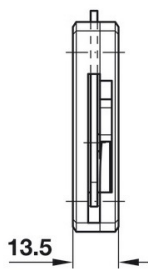

PRODUCT SHEET

Description:

Lid Stay W/Built In Catch, 200mm, NPL/White, Left

Item number:

15.10.345-0

Units	Box	Carton	HS Code	Barcode
Pcs.	1	25	8302420090	
5704866056779				

SISO A/S

Mileparken 11
DK-2740 Skovlunde
Denmark
VAT: DK 24786013