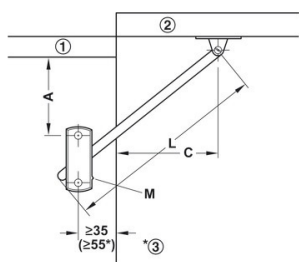

PRODUCT SHEET

Description:

Lid Stay W/Built In Catch, 200mm, NPL/White, Left

Item number:

15.10.345-0

Units	Box	Carton	HS Code	Barcode
Pcs.	1	25	8302420090	
5704866056779				

SISO A/S

Mileparken 11
DK-2740 Skovlunde
Denmark
VAT: DK 24786013