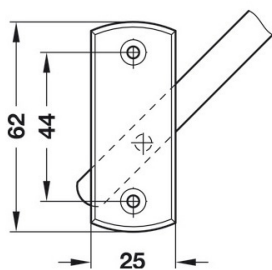

PRODUCT SHEET

Description:

Lid Stay W/Built In Catch, 200mm, NPL/White, Left

Item number:

15.10.345-0

Units	Box	Carton	HS Code	Barcode
Pcs.	1	25	8302420090	
5704866056779				

SISO A/S

Mileparken 11
DK-2740 Skovlunde
Denmark
VAT: DK 24786013