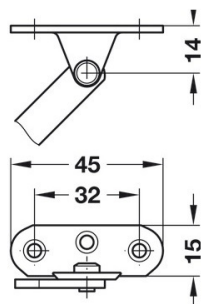

PRODUCT SHEET

Description:

Lid Stay W/Built In Catch, 200mm, NPL/White, Left

Item number:

15.10.345-0

Units	Box	Carton	HS Code	Barcode
Pcs.	1	25	8302420090	
5704866056779				

SISO A/S

Mileparken 11
DK-2740 Skovlunde
Denmark
VAT: DK 24786013